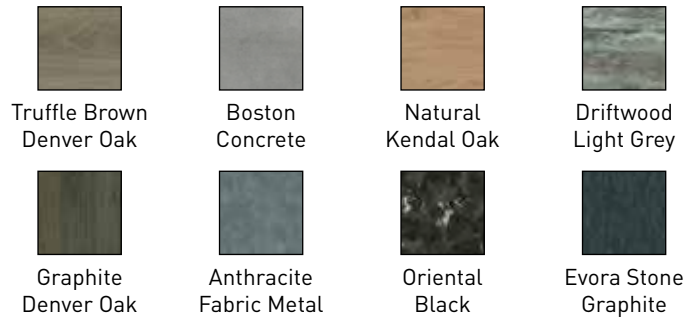

Textures Available