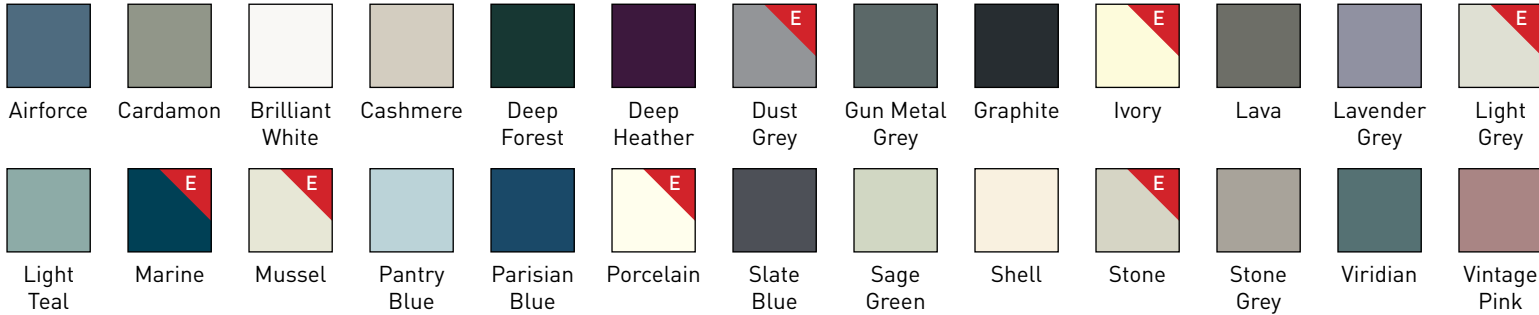

# SANTIAGO | GLOSS

Colours Available

Bespoke Colours Available 