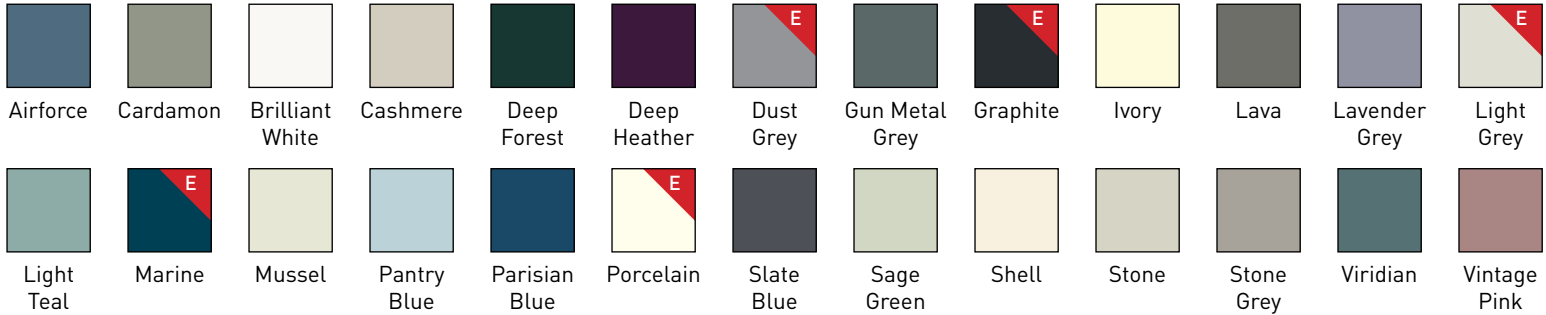

Styles

Lay on

**E** Available Express

# JAMESTOWN

Colours Available

Bespoke Colours Available