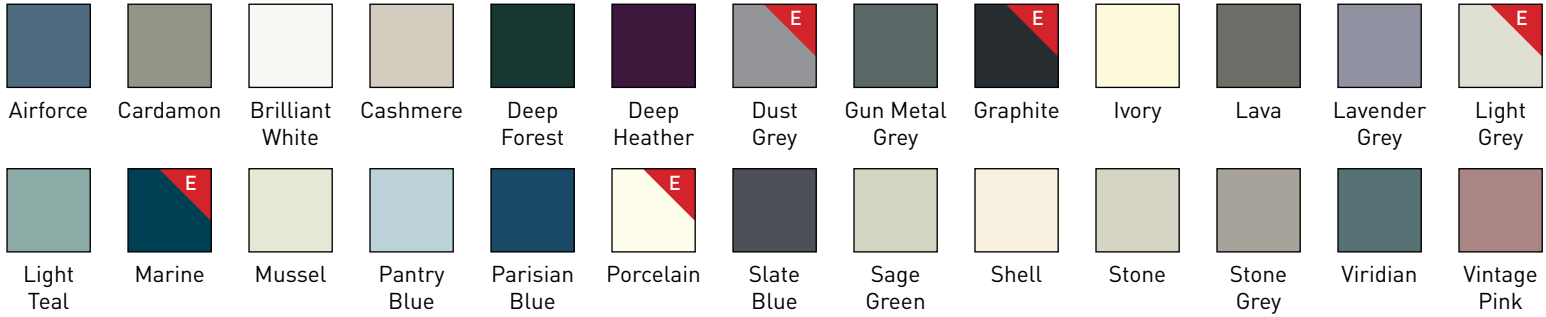

Colours Available

Bespoke Colours Available

SANTIAGO | MATTE

Santiago's cutting-edge door with integrated J-handle perfectly accommodates a blend of daring colour and rudimentary styling.

A kitchen created for those who appreciate minimalism. 22mm MDF matte finish.

Sizes

Standard Only

Styles

Lay on

Available Express