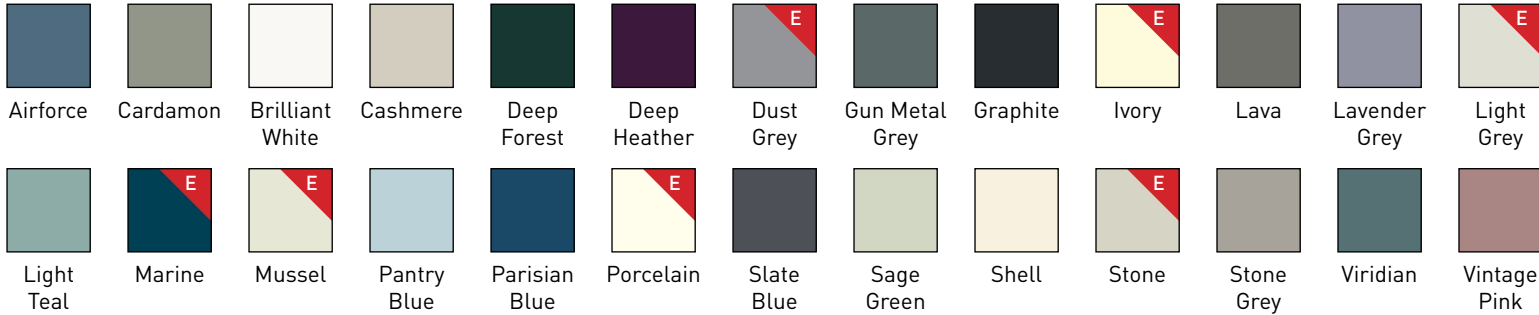

## BAKU

The epitome of true elegance, Baku brings both style and substance to your home with its ornately detailed inframe design and numerous accessories.

Featuring a superb quality painted finish with visible woodgrain you can combine any number of colours to achieve the look you desire.

Inframe 5 piece solid ash frame with flat ash veneer centre panel.

Texture & Stains Available

Sizes

Standard and Made to Measure Option

Styles

In-frame

 Available Express

BAKU

Colours Available

Bespoke Colours Available 