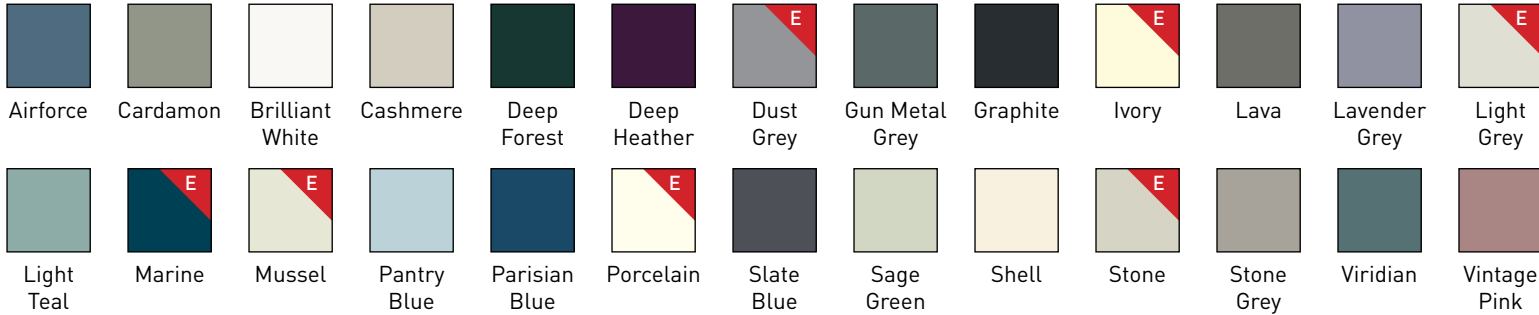

Take advantage of the extensive painted colour palette which allows you to mix and match with total freedom.

Painted: 5 piece solid ash frame with ash veneer centre panel.

Sanded/Stained: 5 piece solid oak frame with oak veneer centre panel.

Texture & Stains Available

Sanded Ash

Light Oak

Sizes

Standard and Made to Measure Option

Styles

Lay on

 Available Express

# WELLINGTON

Colours Available

Bespoke Colours Available