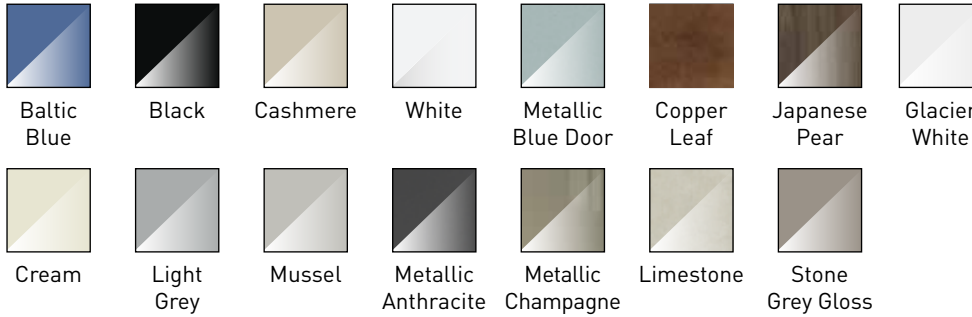

Available in 2 edge details:

- Matching
- Plywood Effect

MDF and MFC Synchronised Melamine, PET and PVC with stunning matte levels.

Textures Available

Sizes

Standard and Made to Measure Option  
Also Bedroom Doors

Styles

Lay on /  
True Handleless

ZENICA | SUPER MATTE

Colours Available