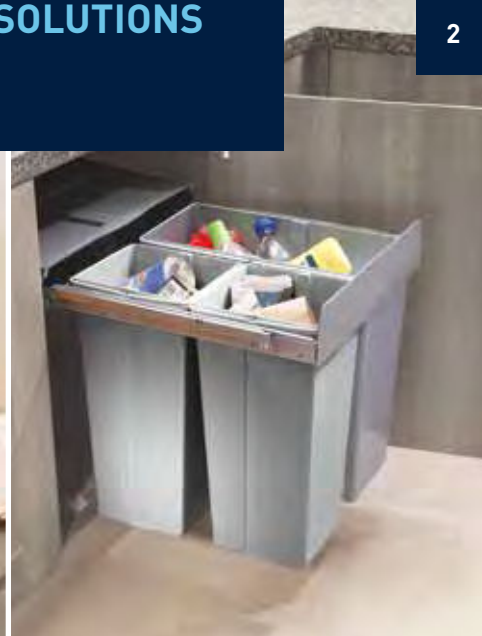

STORAGE SOLUTIONS