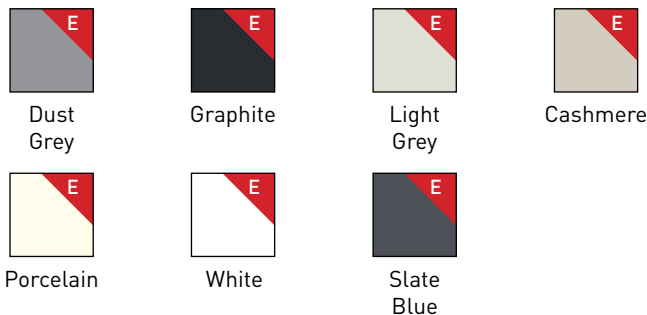

PEFC chipboard over veneered with horizontal oak grain, 1.6mm solid wood edging.

Texture & Stains Available

Sizes

Standard Only

Styles

Lay on / True Handleless

Available Express

TOKYO

Colours Available

Bespoke Colours Available

Painted: 18mm MDF matte painted.

Express: 18mm MDF soft touch matte PET foil and laquered.

Express Colours

**NB:** Express colours cannot be mixed with Paint to Order colours

Sizes

Standard Only

Styles

Lay on / True Handleless

Available Express

**ZAGREB | MATTE**  
Painted | Express

Colours Available

Cashmere

Dust Grey

Graphite

Ivory

Light Grey