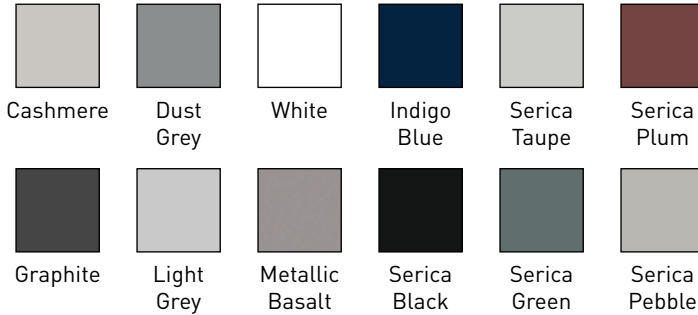

| Graphite

Super Gloss  
Colours Available

White

Light  
Grey

Cashmere

Dust  
Grey

Graphite

# VALETTA

**VALETTA**  
Bedroom Door Option

Colours Available

Super  
White Ash

Alabaster

Ivory

Vanilla

Opengrain  
White

Oakgrain  
Cream

Oakgrain  
Mussel

Oakgrain  
Cashmere

# CASCADES | COLOURS

Matte Dove  
Grey

Matte  
Dust Grey

Matte  
Dakkar

Matte Stone  
Grey

Matte  
Denim

Matte  
Indigo Blue

Matte  
Graphite