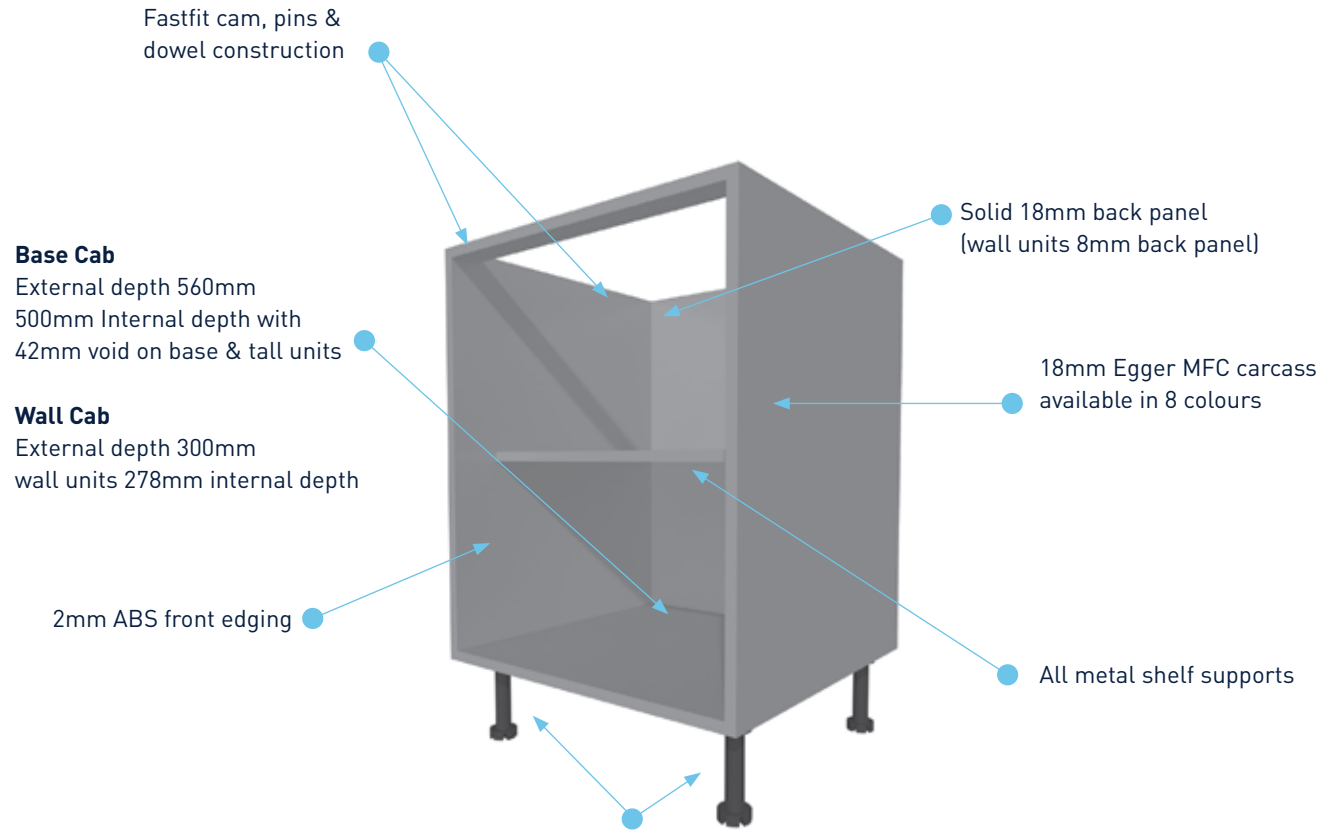

# THE "IDEAL" CABINET

Cabinet Colours Available

Fully adjustable legs on all base units  
(wall units come with fully adjustable concealed metal hanging brackets)

**All units supplied with Blumotion soft close hinges & Blum Antaro soft close drawers**  
**Cabs can be supplied flat pack or rigid built**